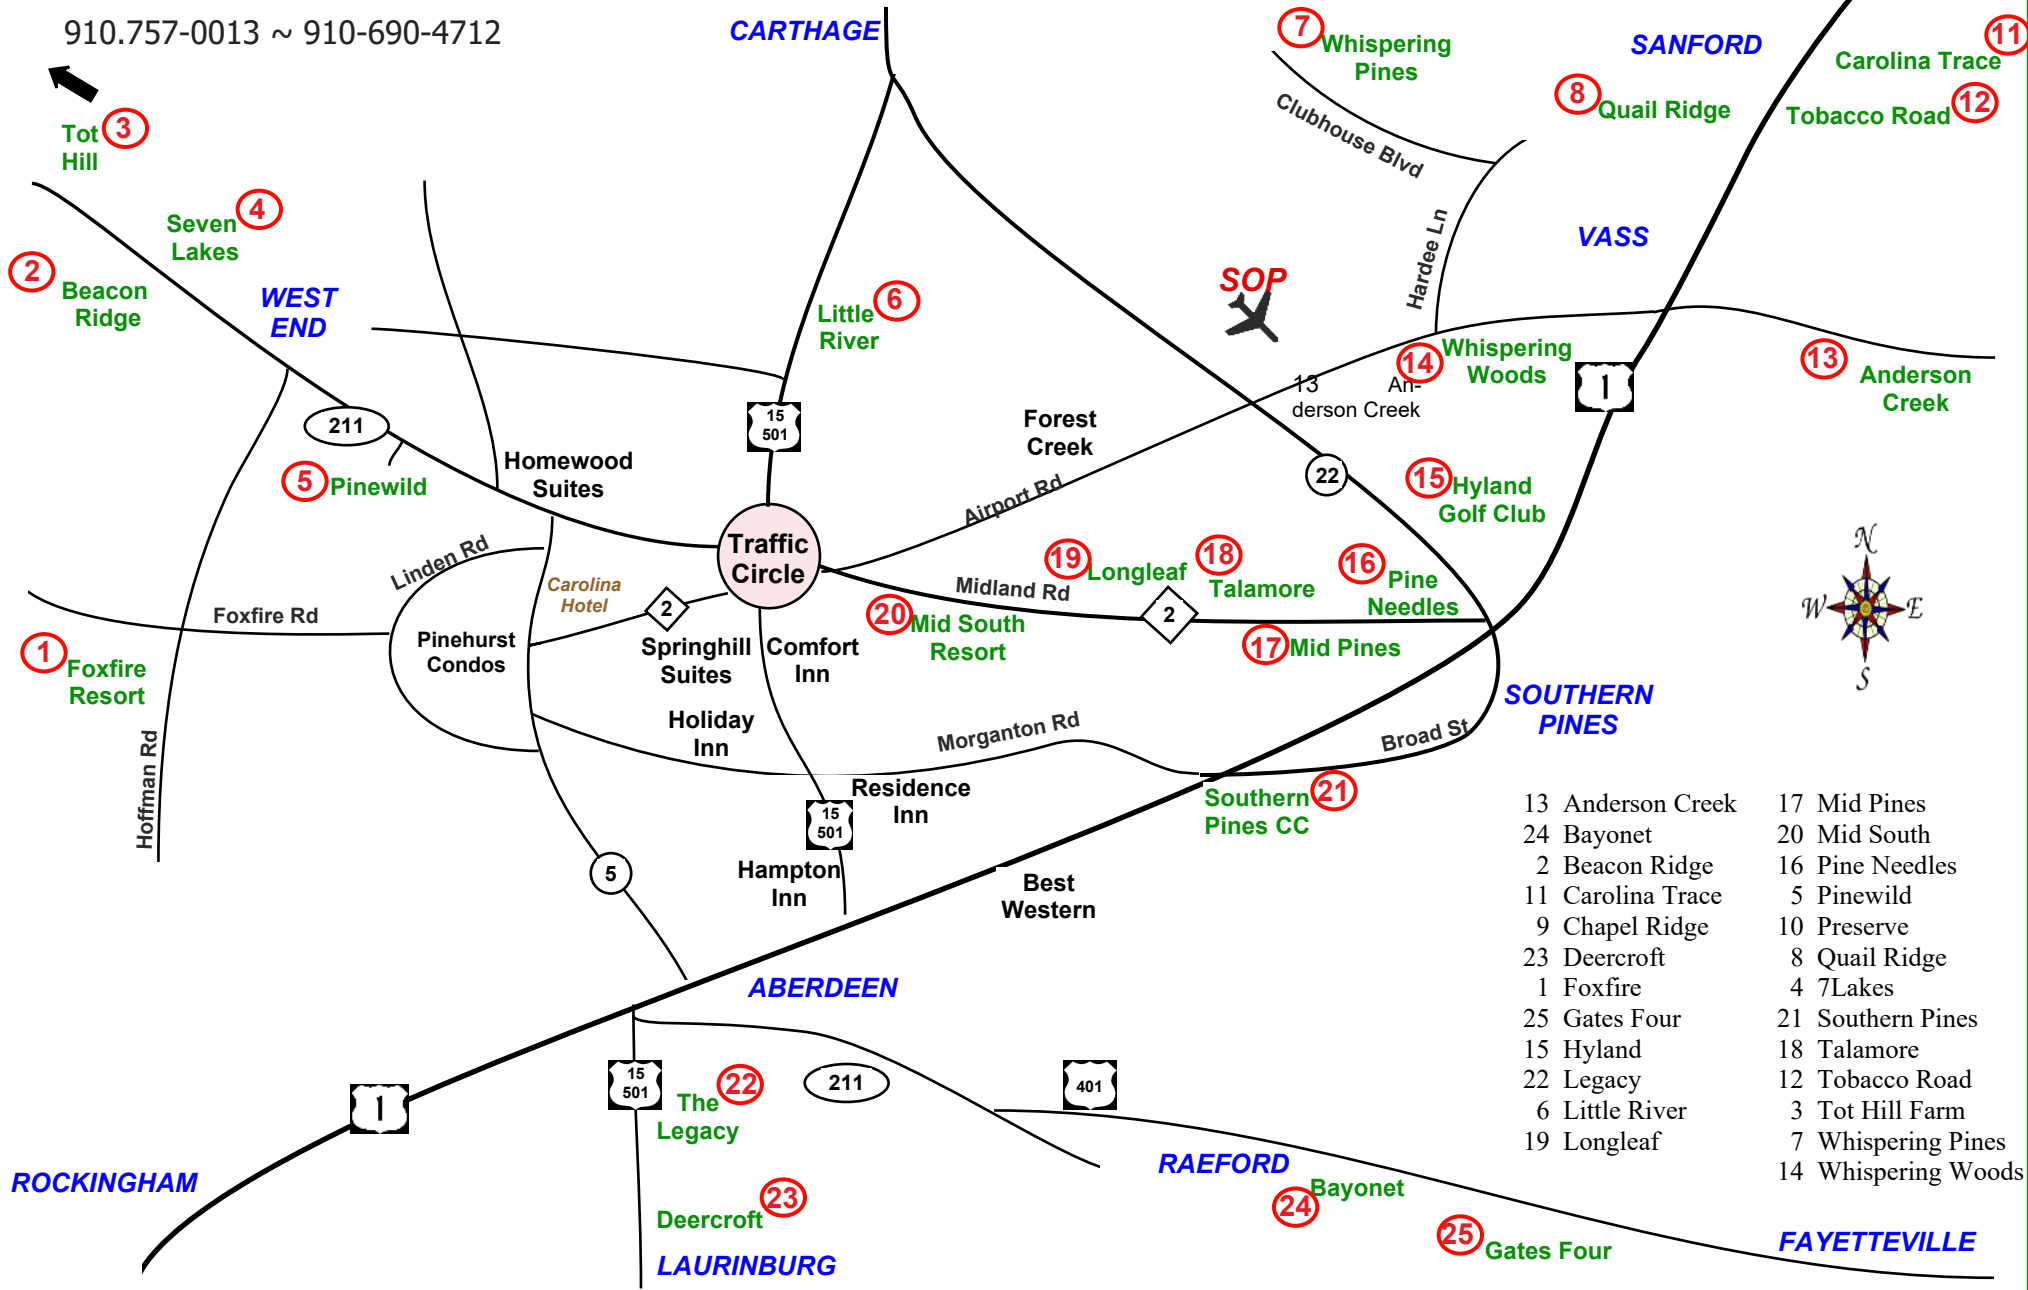

Sandhills Area Golf Courses & Lodging Map

910.757-0013 ~ 910-690-4712

PITTSBORO 10 The Preserve
9 Chapel Ridge

SANFORD
8 Quail Ridge
11 Carolina Trace
12 Tobacco Road

VASS
13 Anderson Creek
14 Whispering Woods
15 Hyland Golf Club

SOUTHERN PINES

- | | |
|-------------------|---------------------|
| 13 Anderson Creek | 17 Mid Pines |
| 24 Bayonet | 20 Mid South |
| 2 Beacon Ridge | 16 Pine Needles |
| 11 Carolina Trace | 5 Pinewild |
| 9 Chapel Ridge | 10 Preserve |
| 23 Deercroft | 8 Quail Ridge |
| 1 Foxfire | 4 7Lakes |
| 25 Gates Four | 21 Southern Pines |
| 15 Hyland | 18 Talamore |
| 22 Legacy | 12 Tobacco Road |
| 6 Little River | 3 Tot Hill Farm |
| 19 Longleaf | 7 Whispering Pines |
| | 14 Whispering Woods |

ROCKINGHAM

LAURINBURG

RAEFORD

FAYETTEVILLE